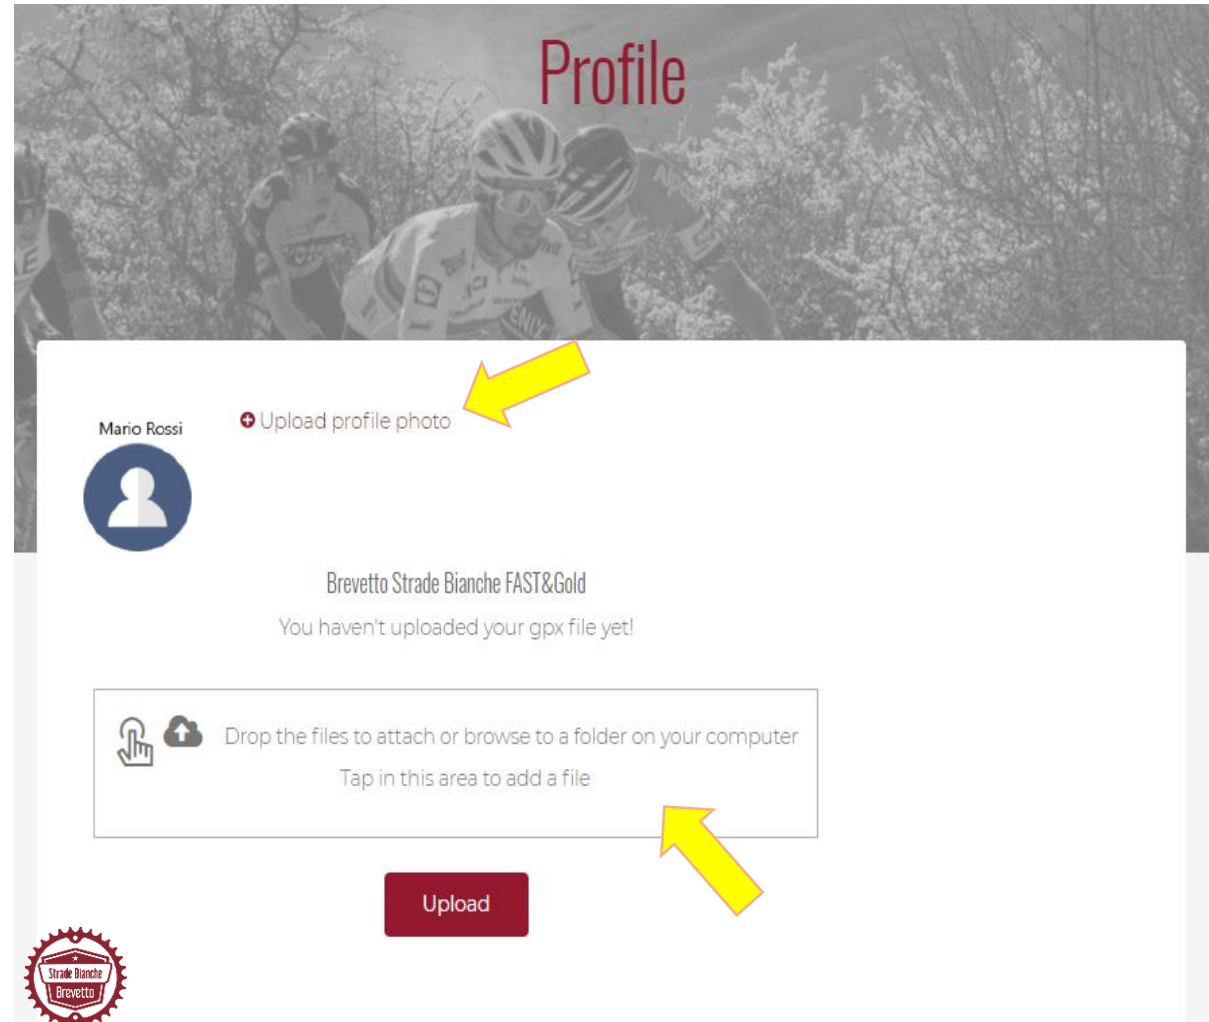

Upload your GPX track and, if you want, your profile photo